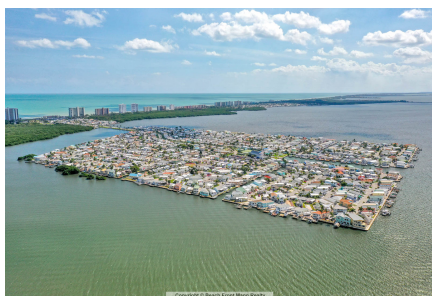

Jensen Beach
772-229-1111 / 800-247-4862
Stuart Beach
772-225-0665 / 866-445-8363
South Beach/Fort Pierce
772-467-9229 / 800-817-3703